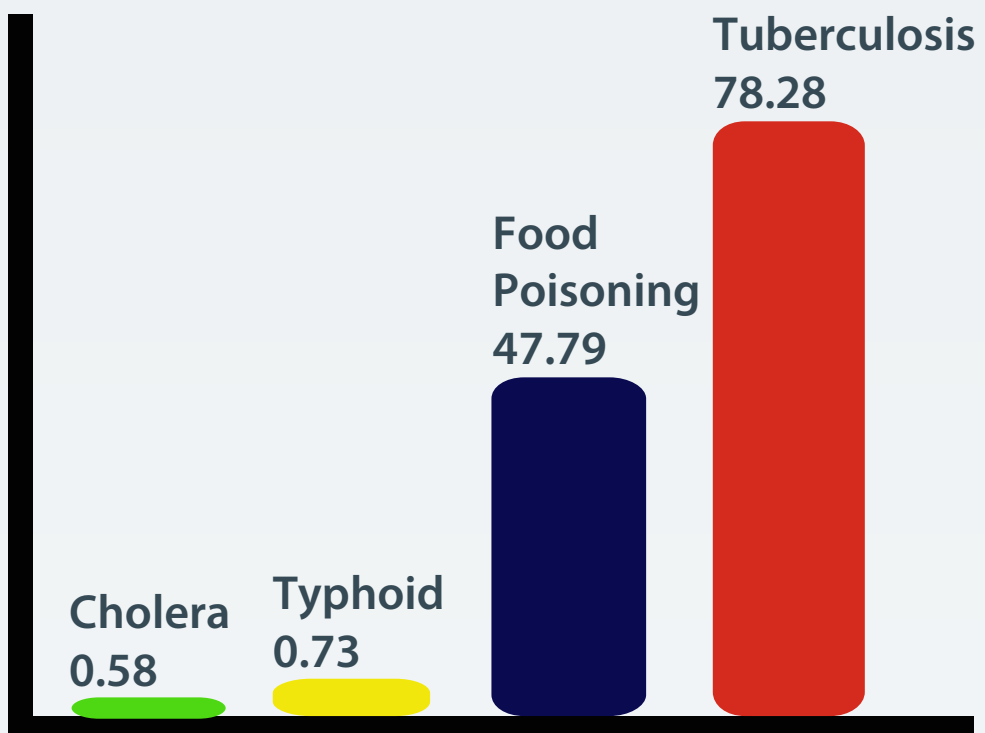

Incidence Rate of Diseases in Year 2013⁽²⁾ (by 100,000 population)

PREVENTIVE TIPS

The existence of flies are often regarded to be a **sign of poor hygiene**. You can minimise flies infestation at your premises by:

- Fitting fly screens to windows especially around kitchen and waste areas.
- Ensuring drainage systems are not clogged.
- Making sure all rubbish bins have tightly sealed lids.
- Cleaning food waste under kitchen appliances.
- Covering food always.
- Clearing away food and liquid spillages immediately.

PROFESSIONAL FLIES CONTROL

Rentokil understands the biology of different fly species and uses a range of effective solutions to control flies. The illustration below shows the difference between conventional fly killers versus our fly control solution.

Conventional Fly Killers

- Uses **electrical current** to kill flies.
- Microparticles from the body fragment of flies will disperse when electrocuted, causing possible **food and product contamination**.

Rentokil Insect Light Trap

- Uses UV-A light technology to attract flies and **traps them on a hidden glue board**.
- Safe and hygienic as its adhesive **glue board will hold all flies that land on it** with near certainty.
- A **thorough assessment** of your site will also be conducted to identify the correct placement of the unit with routine servicing.