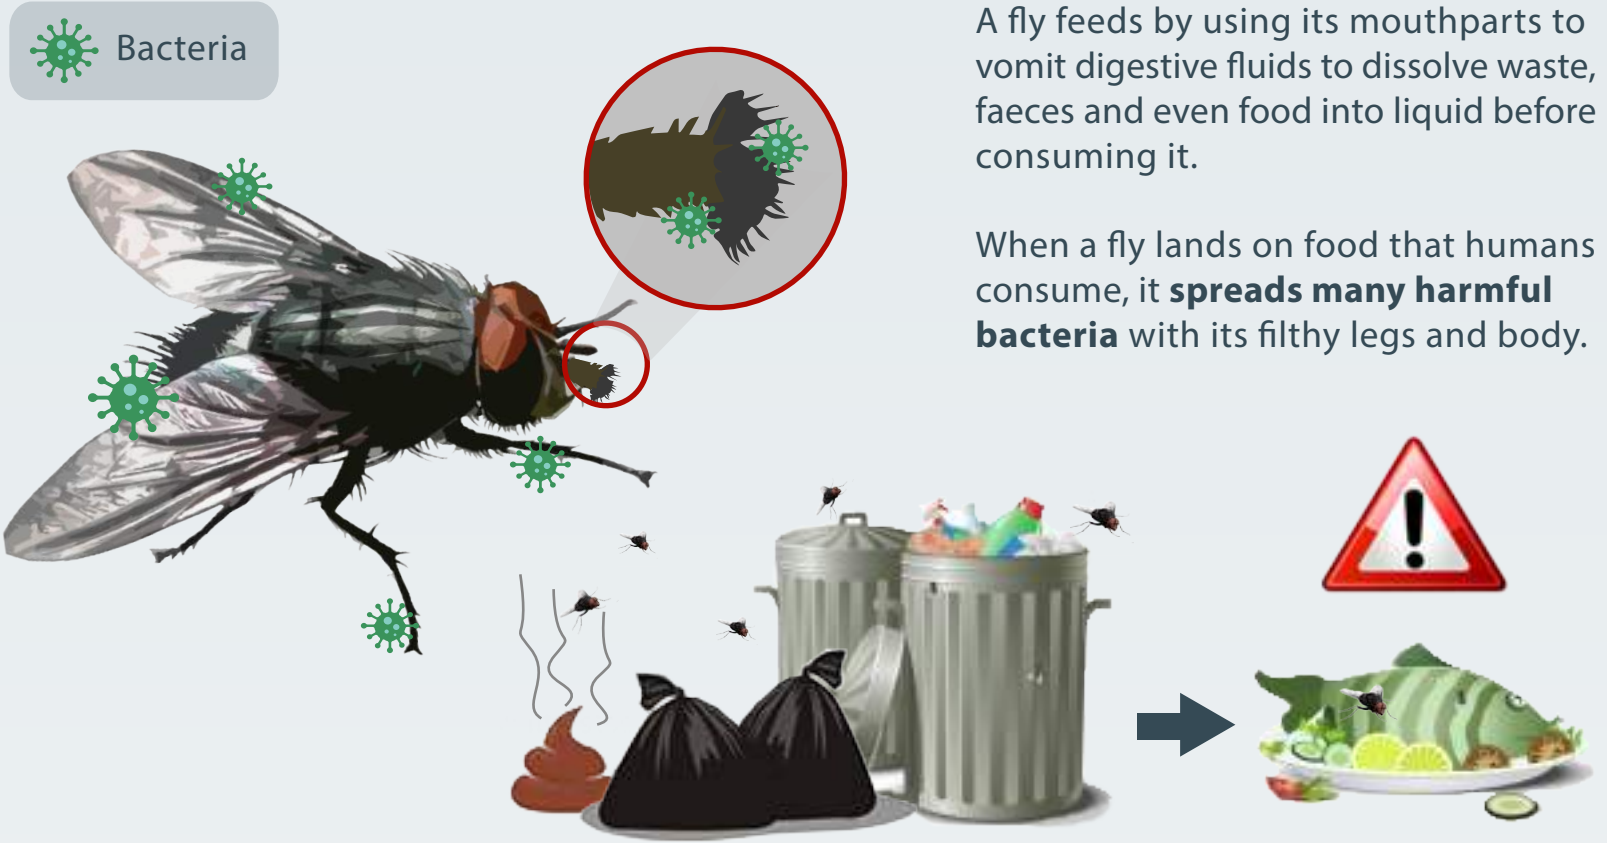

Besides being a nuisance pest, flies pick up harmful bacteria from waste, disposed food and water. They potentially transmit a wide range of diseases including cholera and typhoid fever to people.

## FLIES BIOLOGY

At **30°C** a housefly can complete its life cycle in just **10 DAYS**

An adult fly lays its eggs on organic waste, faeces or exposed foods

At 35°C a larva can hatch after 6 to 8 hours and it feeds on the organic matter

## DIRTY FEEDING HABITS