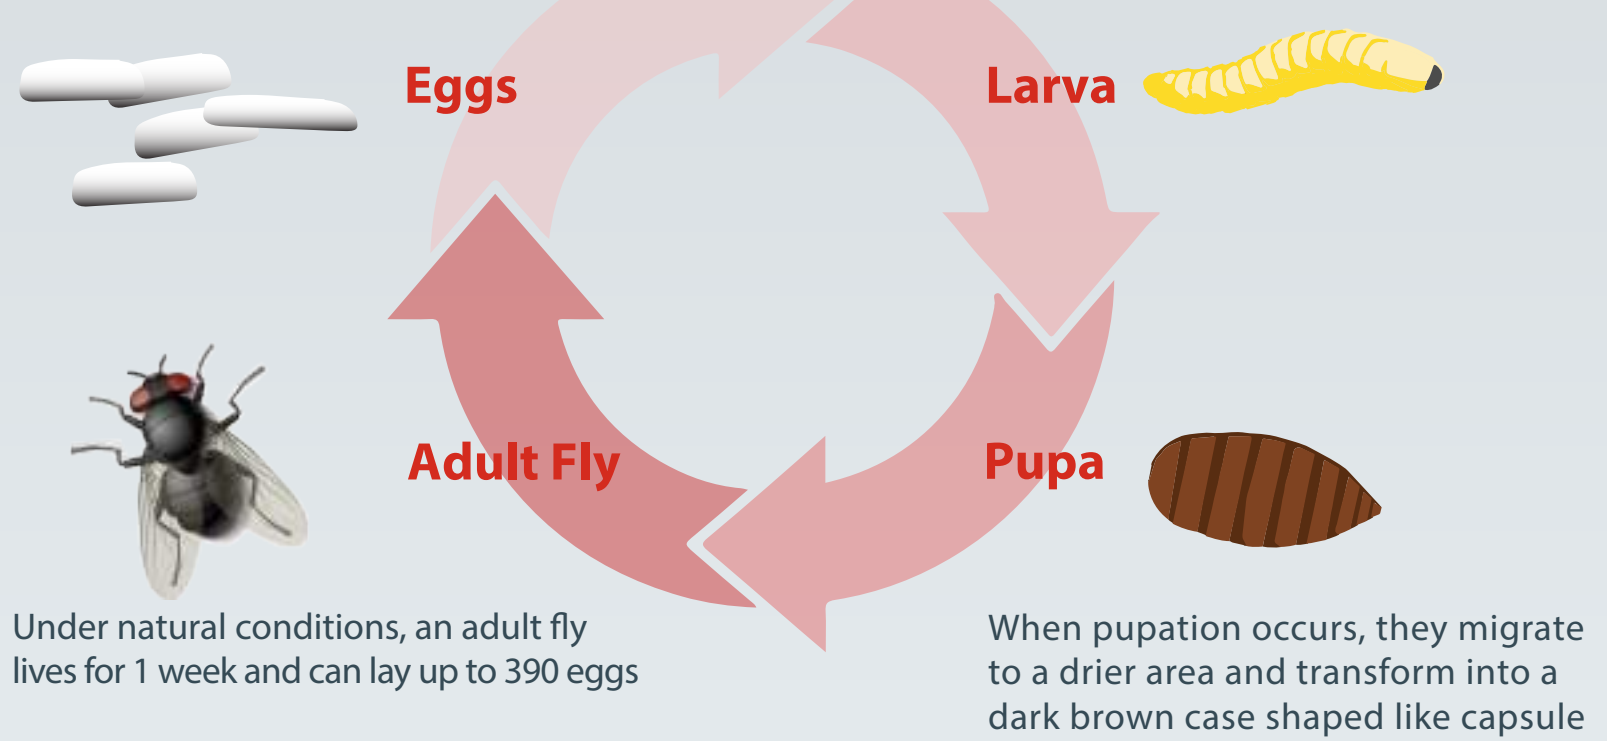

Besides being a nuisance pest, flies pick up harmful bacteria from waste, disposed food and water. They potentially transmit a wide range of diseases including cholera and typhoid fever to people.

## FLIES BIOLOGY

At **30°C** a housefly can complete its life cycle in just **10 DAYS**

An adult fly lays its eggs on organic waste, faeces or exposed foods

At 35°C a larva can hatch after 6 to 8 hours and it feeds on the organic matter

## DIRTY FEEDING HABITS

### Rentokil Insect Light Trap

- Uses UV-A light technology to attract flies and **traps them on a hidden glue board**.
- Safe and hygienic as its adhesive **glue board will hold all flies that land on it** with near certainty.
- A **thorough assessment** of your site will also be conducted to identify the correct placement of the unit with routine servicing.