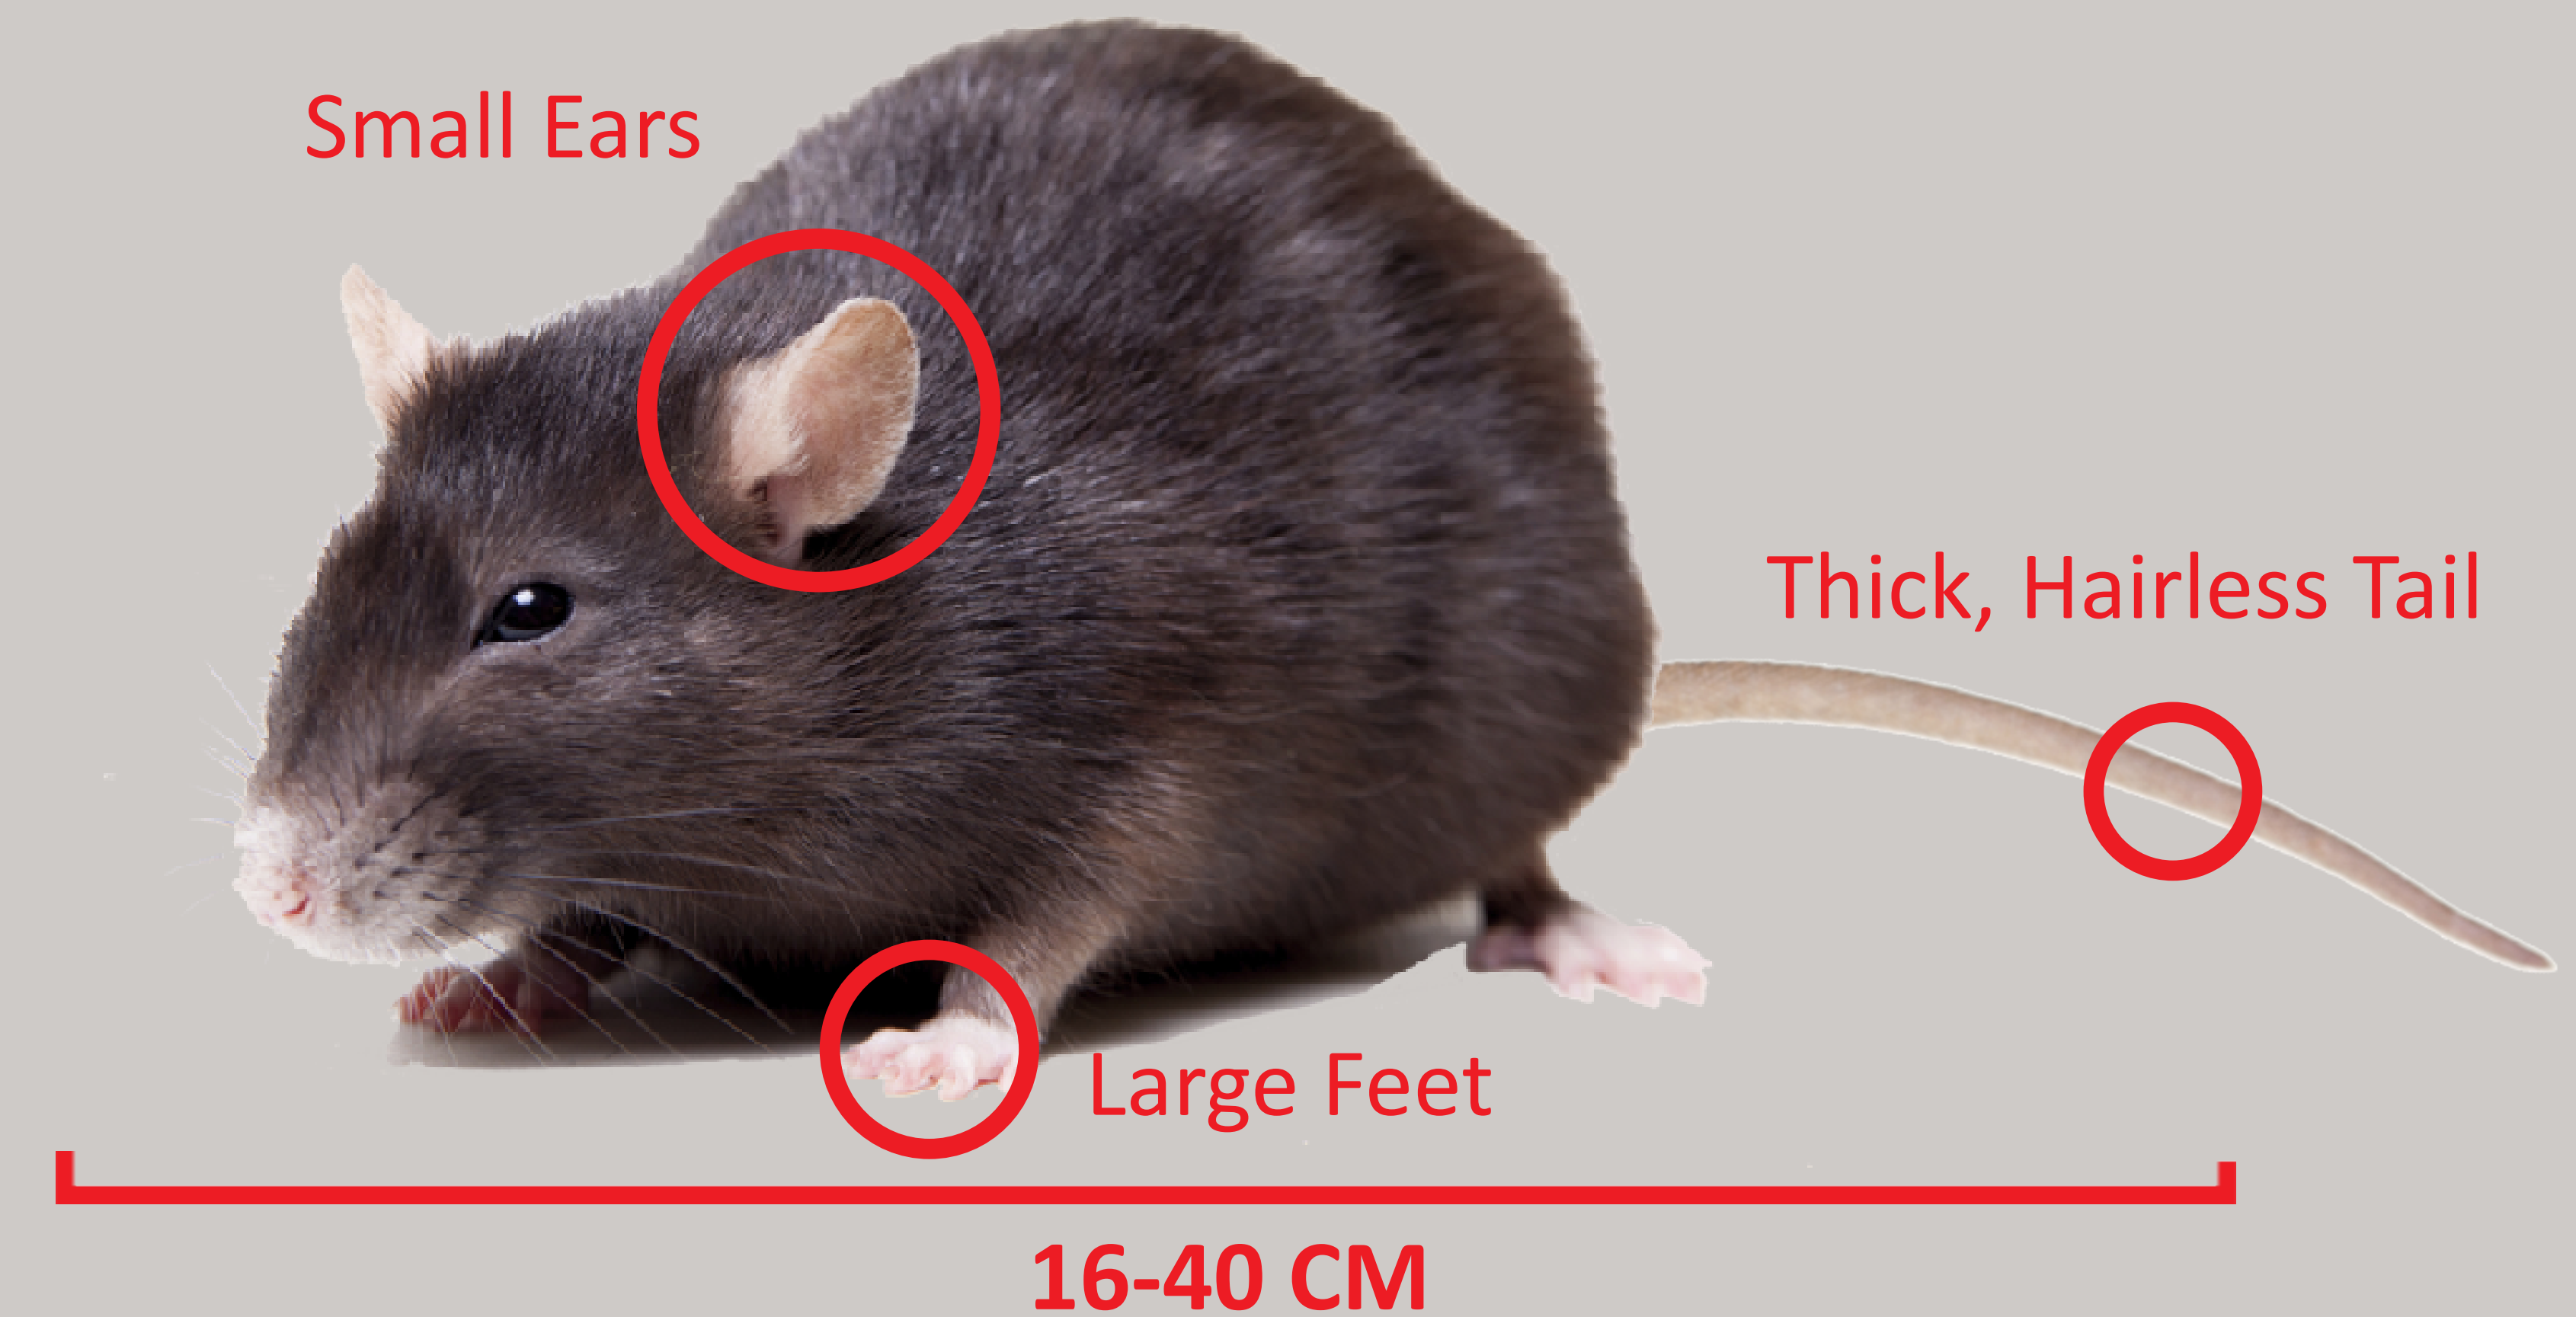

THE DIFFERENCES BETWEEN MOUSE AND RAT

NOT COMMON IN MALAYSIA

MOUSE

WEIGHT:
12-45g

RAT

WEIGHT:
150-300g

BREEDING

4-16 pups per litter

7-8 litters per year

DROPPINGS

Shape: Pointed

3-8mm

80 droppings per day

EATING HABITS

3g of food per day

Can survive on 3ml of water per day

BREEDING

5-10 pups per litter

3-6 litters per year

DROPPINGS

Shape: Banana

1-2mm

40 droppings per day

EATING HABITS