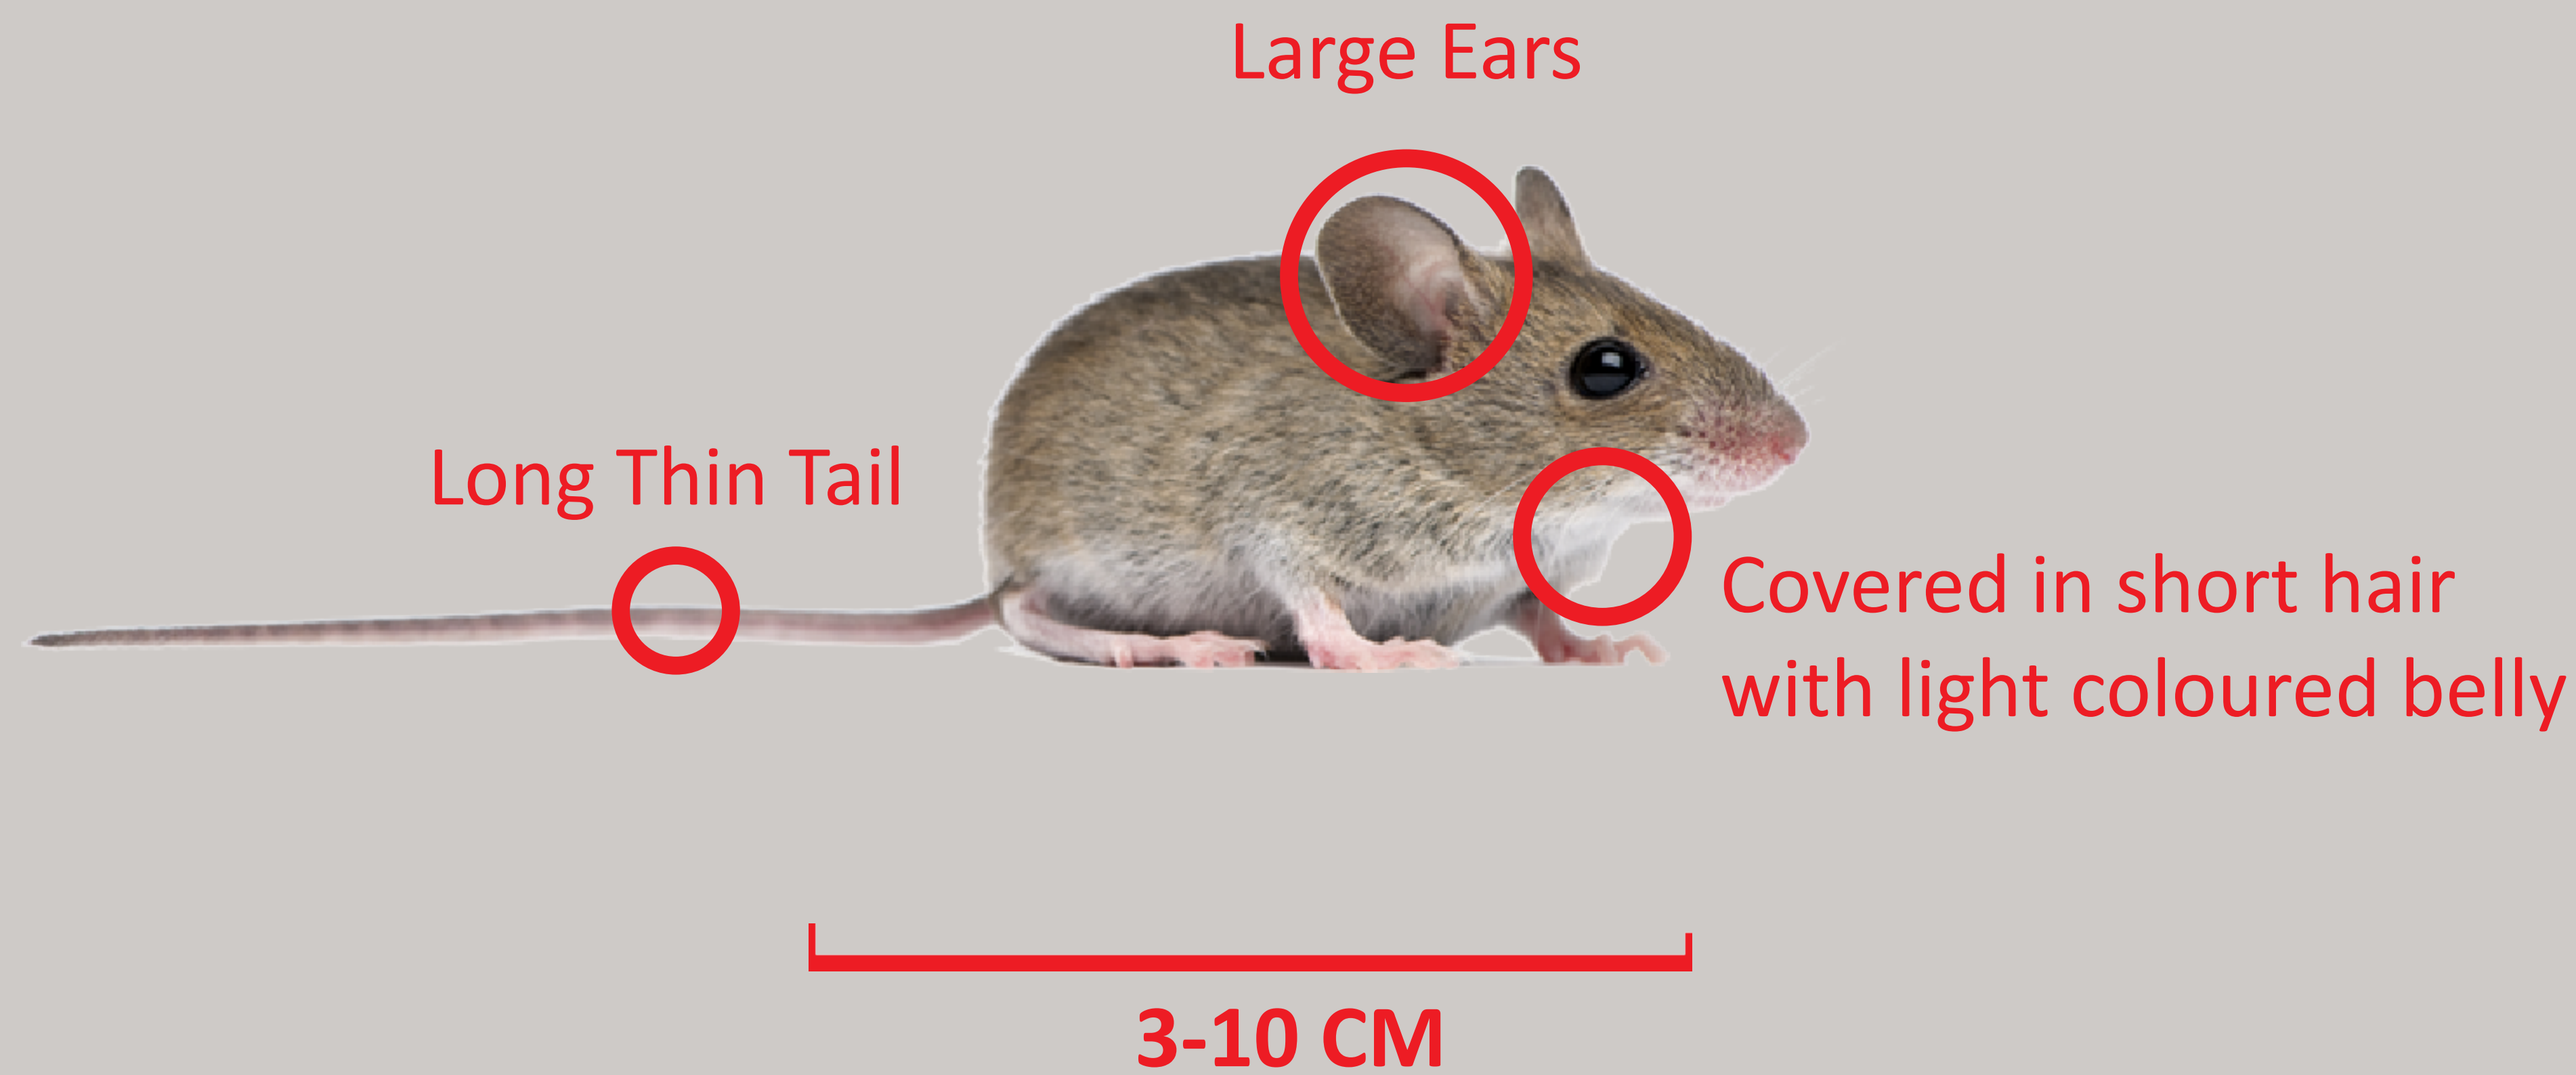

THE DIFFERENCES BETWEEN MOUSE AND RAT

NOT COMMON IN MALAYSIA

MOUSE

WEIGHT:
12-45g

RAT

WEIGHT:
150-300g

BREEDING

4-16 pups per litter

7-8 litters per year

DROPPINGS

Shape: Pointed

3-8mm

80 droppings per day

EATING HABITS

3g of food per day

Can survive on 3ml of water per day

BREEDING

5-10 pups per litter

3-6 litters per year

DROPPINGS

Shape: Banana

1-2mm

40 droppings per day

EATING HABITS